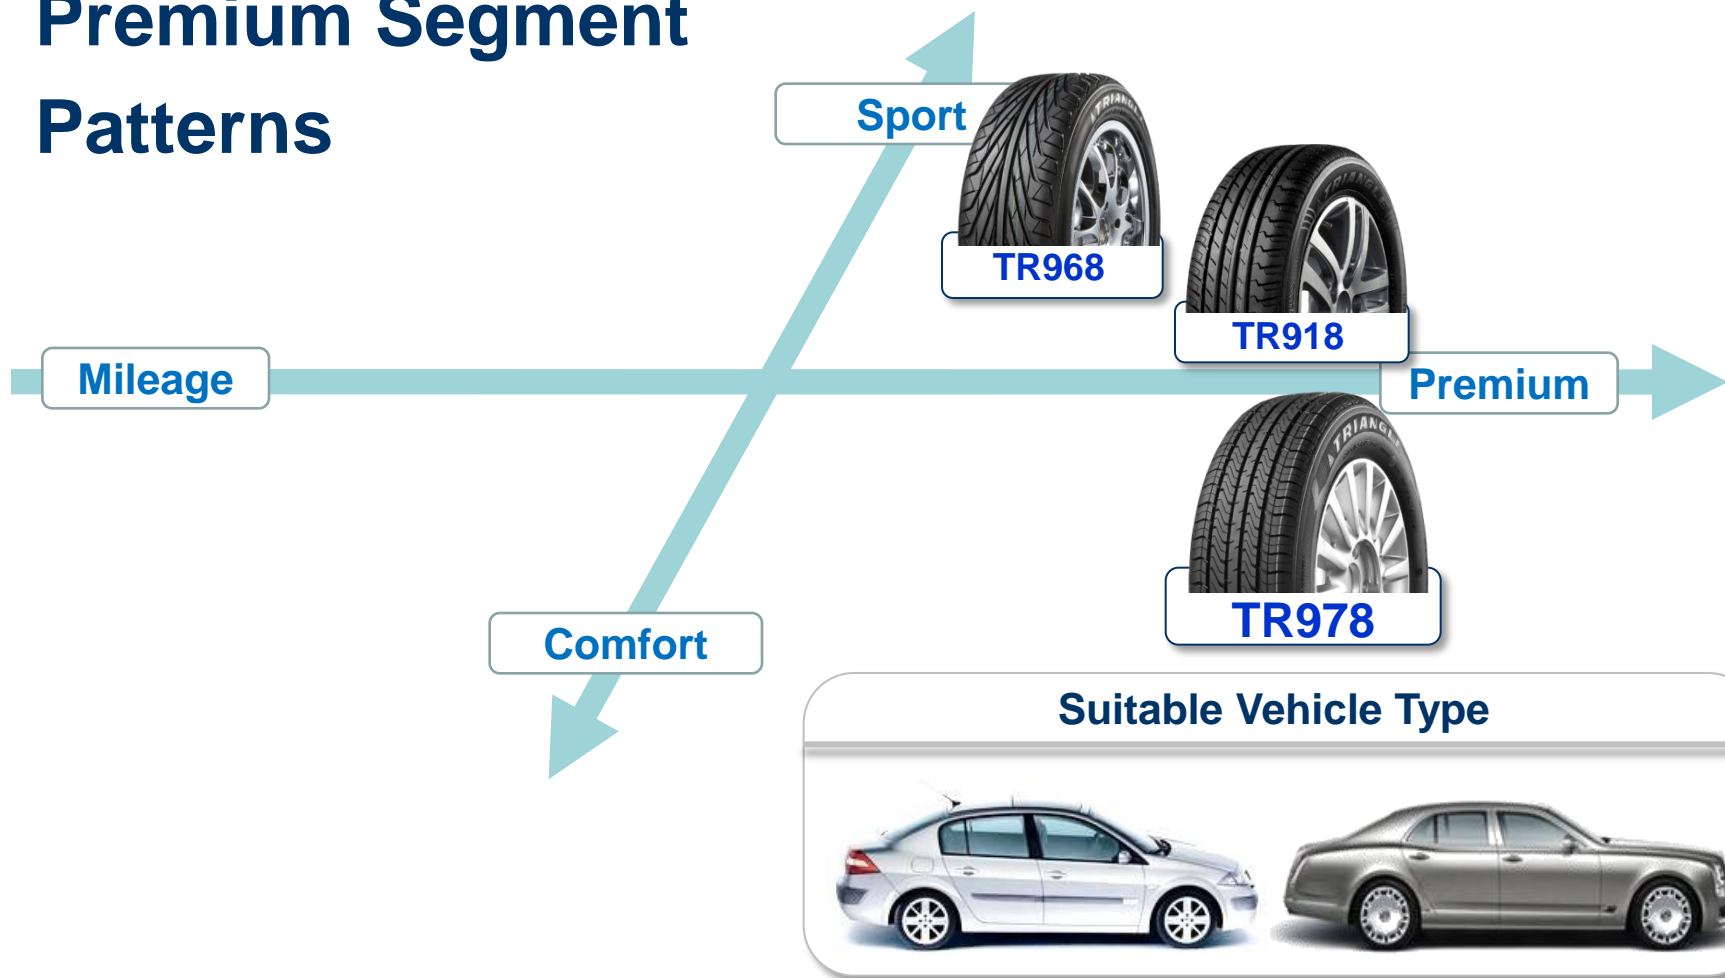

Product Positioning

Premium Segment
Patterns