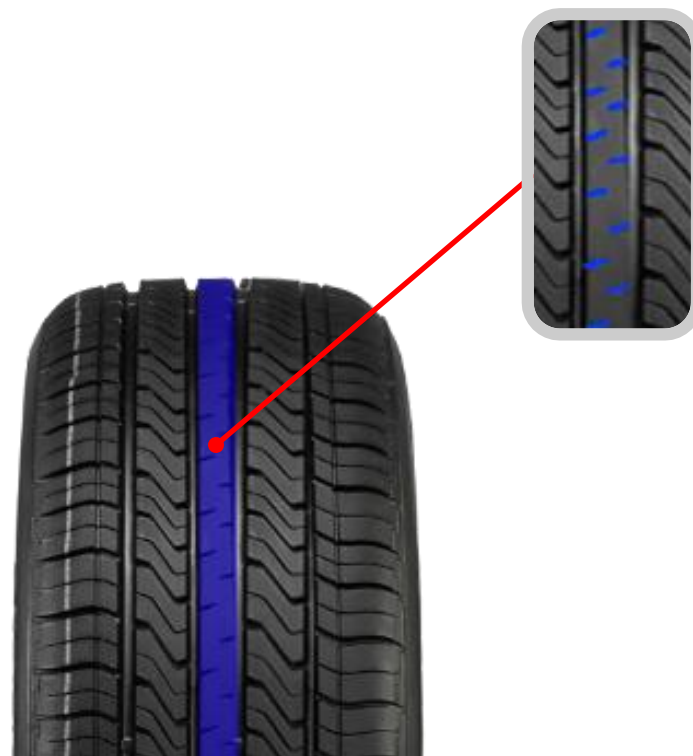

TR978's solid center rib and rib type tread pattern improves handling responsiveness, ride comfort and reduces noise

# Product Features & Benefits.

- Pattern Design

***Feature***

Straight Pattern Rib with  
Small Sipes Design

***Benefit***

Improved High Speed  
Handling Performance

# Product Features & Benefits.

- Pattern Design

***Feature***

Four Straight Circumferential Grooves

***Benefit***

Improved Aquaplanning Resistance in Deep Water