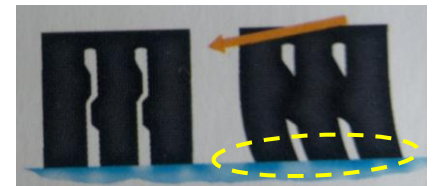

Directional V-type tread with straight center line rib design to provide good straight handling at high speed.

Silica Compound

Product Positioning

Winter Car & SUV
Segment Patterns

Product Features & Benefits.

- Pattern Design

Stress Self-locking Blade Configuration Provide Higher stiffness On high Bladed Design

Benefit

Provide Good Braking Performance and Good Handling

No Self-locking

Self-locking

Product Features & Benefits.

- Pattern Design

Feature

Directional V-type Tread
with Straight Center Line
Rib Design

Benefit

Improved High Speed
Straight Handling &
Aquaplaning Performance

Product Features & Benefits.

- Pattern Design

Feature

Small Block Pattern
High Density Blade Design

Benefit

Lower Tread Stiffness to
Improve the Grip
Performance

Product Features & Benefits.

- Pattern Design

Feature

Zigzag Grooves Design
Increases Number of Biding
Edges