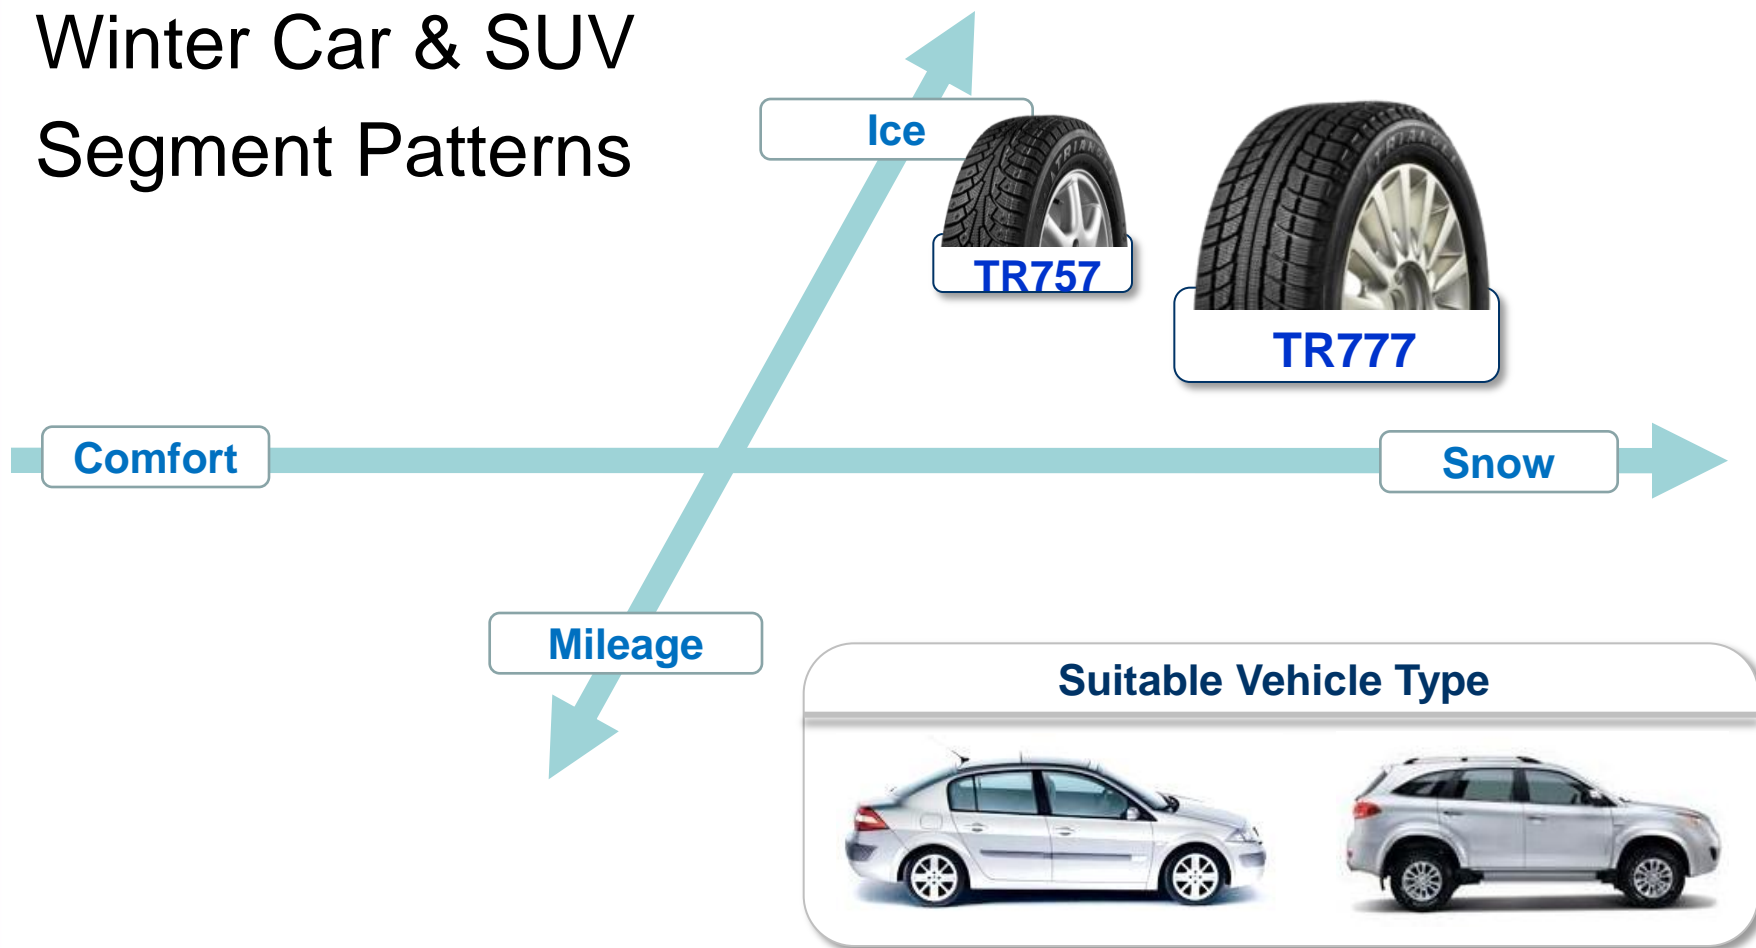

## Application

Triangle TR777 Snow Segment Tire designed for Car & SUV winter driving conditions whether it be wet cold conditions, slush or snow, providing the require handling and grip to master the elements.

Directional V-type tread with straight center line rib design to provide good straight handling at high speed.

Silica Compound

# Product Positioning

Winter Car & SUV  
Segment Patterns