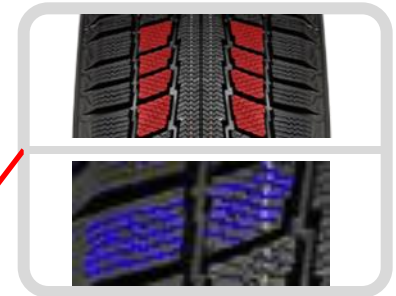

Triangle TR777

Product Information

Product Description

Application

Triangle TR777 Snow Segment Tire designed for Car & SUV winter driving conditions whether it be wet cold conditions, slush or snow, providing the require handling and grip to master the elements.

Directional V-type tread with straight center line rib design to provide good straight handling at high speed.

Silica Compound

Product Positioning

Winter Car & SUV
Segment Patterns

Product Features & Benefits.

- Pattern Design

Feature

Directional V-type Tread
with Straight Center Line
Rib Design

Benefit

Improved High Speed
Straight Handling &
Aquaplaning Performance

Product Features & Benefits.

- Pattern Design

Feature

Small Block Pattern
High Density Blade Design

Benefit

Lower Tread Stiffness to
Improve the Grip
Performance

Product Features & Benefits.

- Pattern Design

Feature

Zigzag Grooves Design
Increases Number of Biding
Edges