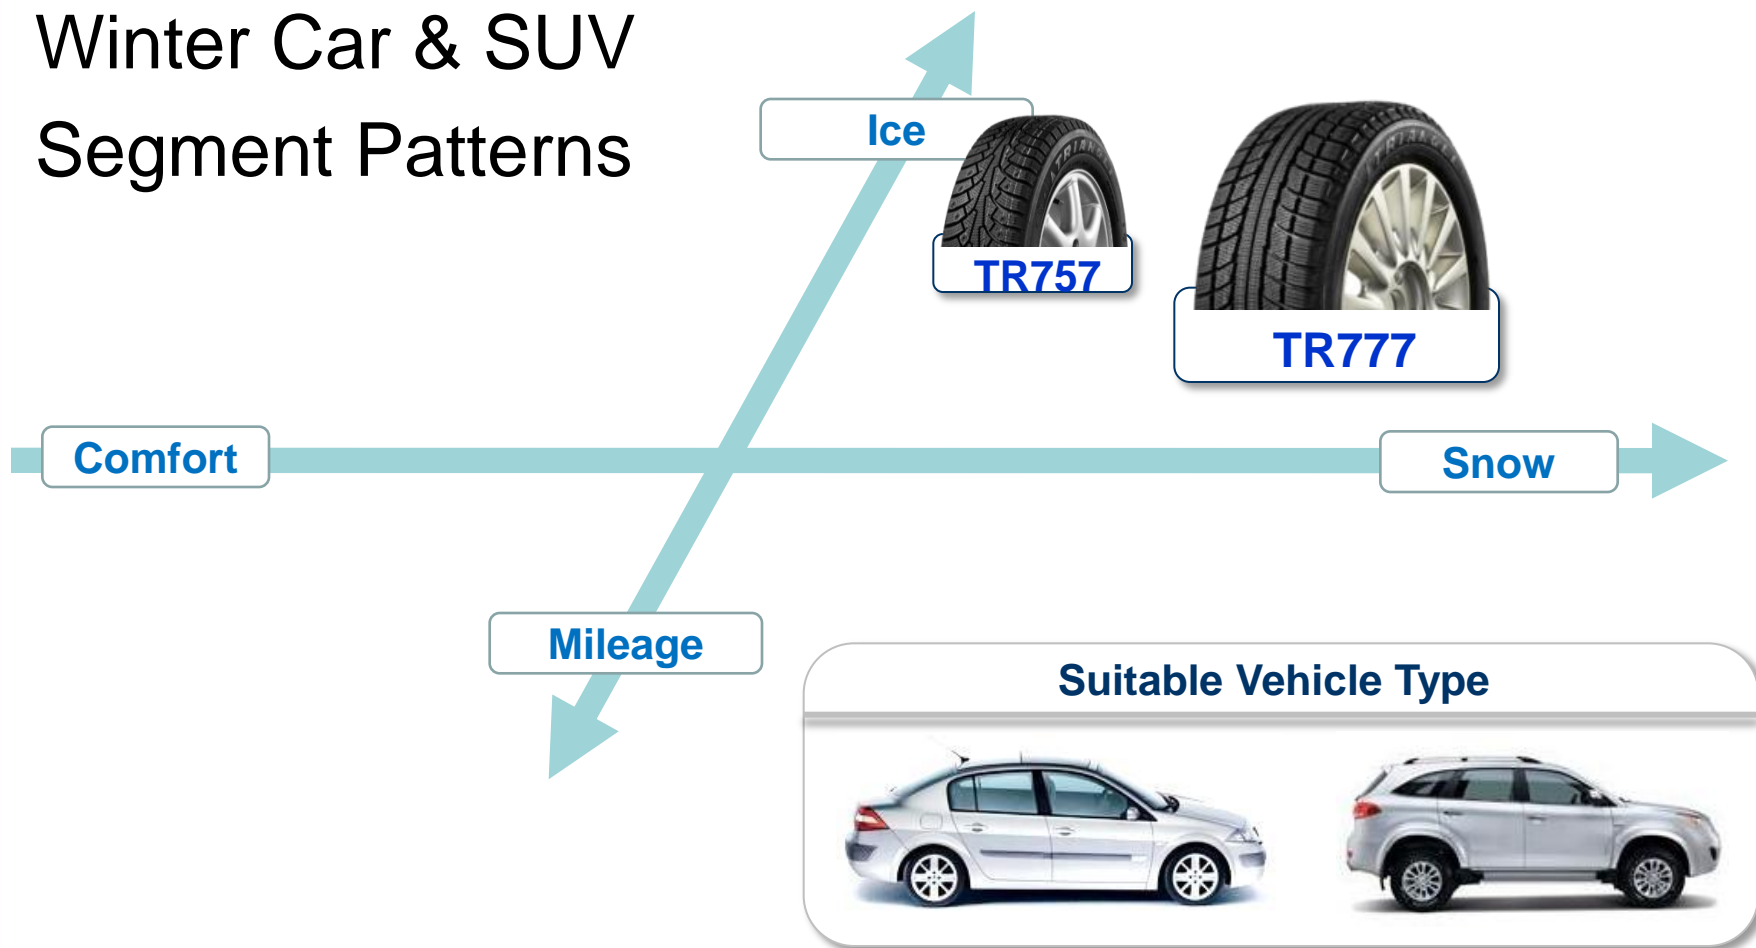

Triangle TR777

Product Information

Product Description

Application

Triangle TR777 Snow Segment Tire designed for Car & SUV winter driving conditions whether it be wet cold conditions, slush or snow, providing the require handling and grip to master the elements.

Directional V-type tread with straight center line rib design to provide good straight handling at high speed.

Silica Compound

Product Positioning

Winter Car & SUV
Segment Patterns

Product Features & Benefits.

- Pattern Design

Feature

Directional V-type Tread
with Straight Center Line
Rib Design

Benefit

Improved High Speed
Straight Handling &
Aquaplaning Performance

Product Features & Benefits.

- Pattern Design

Feature