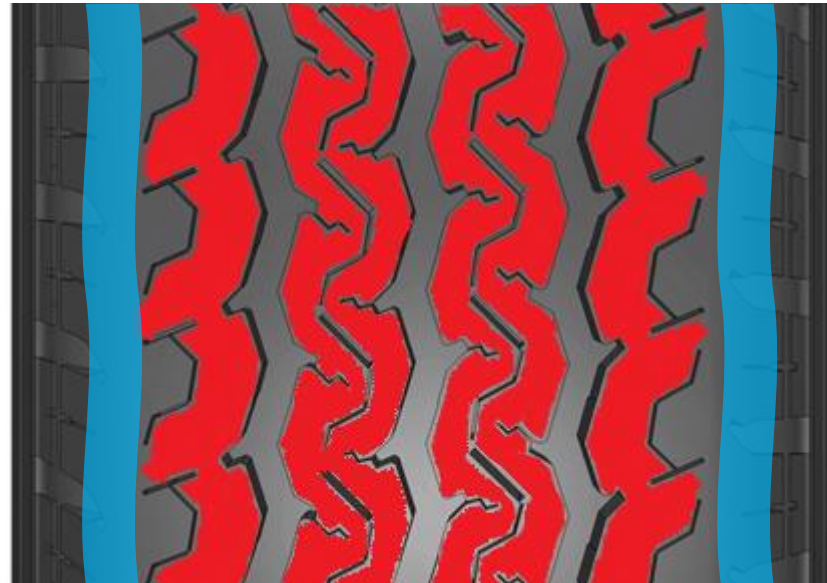

Product Features & Benefits.

- Pattern Design

Feature

Four Rib Design with
Continuous Shoulder

Benefit

Good Handling with
Long Mileage