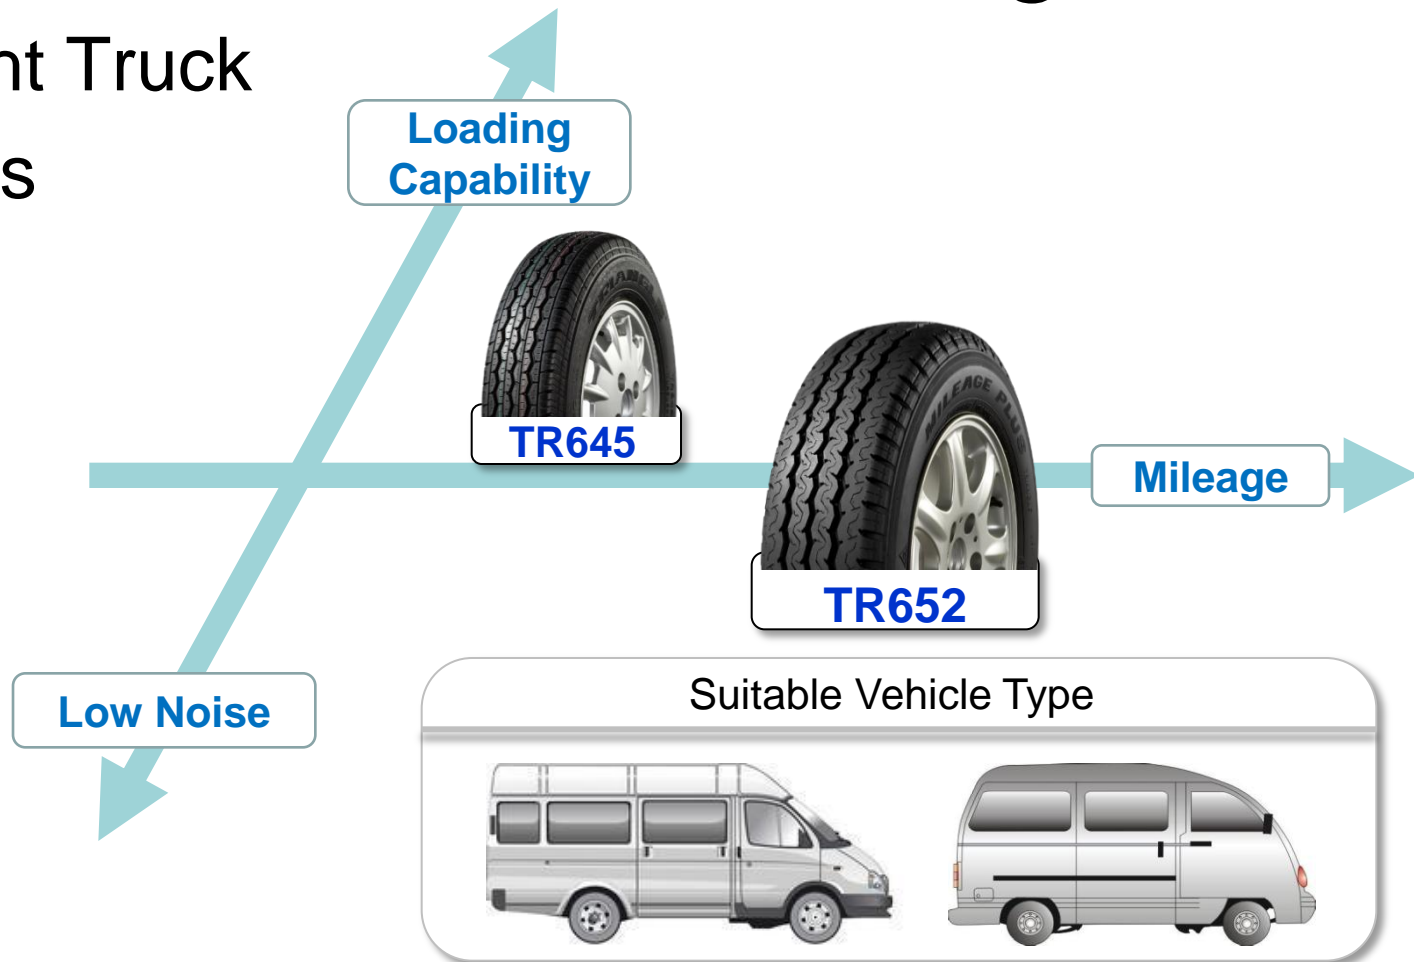

Product Positioning

EU Light Truck
Patterns

Loading
Capability